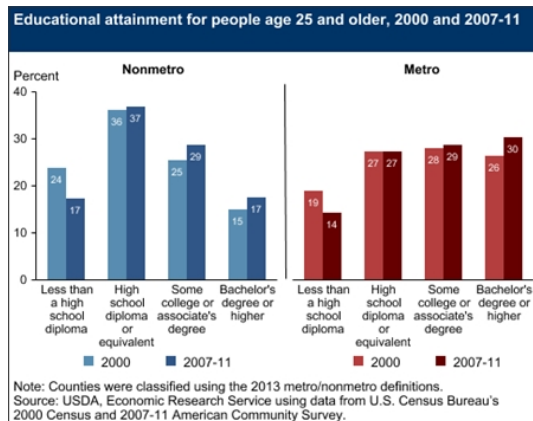

MACDEP NEWS

MONTANA ASSOCIATION OF COMMUNITY DEVELOPMENT EXTENSION PROFESSIONALS

December 2013

Reports & Resources

Rural Education on the Rise

USDA | [READ STORY](#)

Rural education achievement numbers are improving. The percentage of the population in non-metropolitan areas without a highschool degree has dropped in the past ten years, such that the rural numbers are approximating the metro numbers. Rural areas still show significantly fewer bachelor's degrees than metropolitan areas, however.