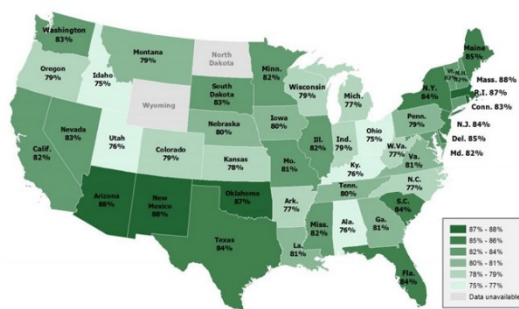

U.S. Methane Emissions Exceed Predicted Levels

New York Times; November 25

Utah Wilderness Vandalism Law in the Works

Salt Lake Tribune; November 24

Gas Drilling Not to Blame for Wyoming Contamination

Star Tribune; November 22

The End of the Climate Change Debate?

Stanford Woods | [READ STORY](#)

Contrary to popular conviction, attitudes toward climate change do not map cleanly across party lines. This study by Stanford Woods shows that a majority of residents surveyed in every U.S. believe that global warming has been occurring, and that the U.S. should take action to limit its greenhouse emissions.