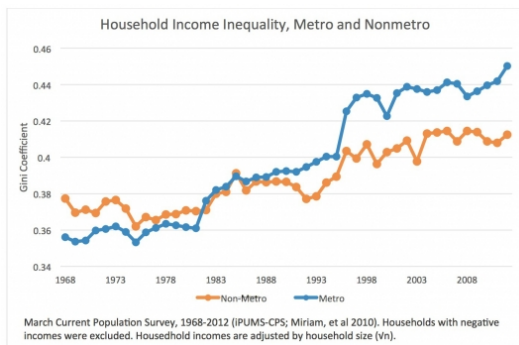

-Paul Lachapelle
MACDEP President

mobility in the United States is at its lowest since the 1940's. This trend has been exacerbated by the recent economic recession, but is due in larger part to a rapidly aging population and increasing rates of home-ownership.

Rural Communities and Income Inequality

Daily Yonder | [READ STORY](#)

This report by the Daily Yonder provides a mixed picture of income inequality in rural areas. Although the income gap between rich and poor in rural areas has increased over recent decades, it is nevertheless the case that income inequality in rural areas is less severe than it is in metropolitan areas.