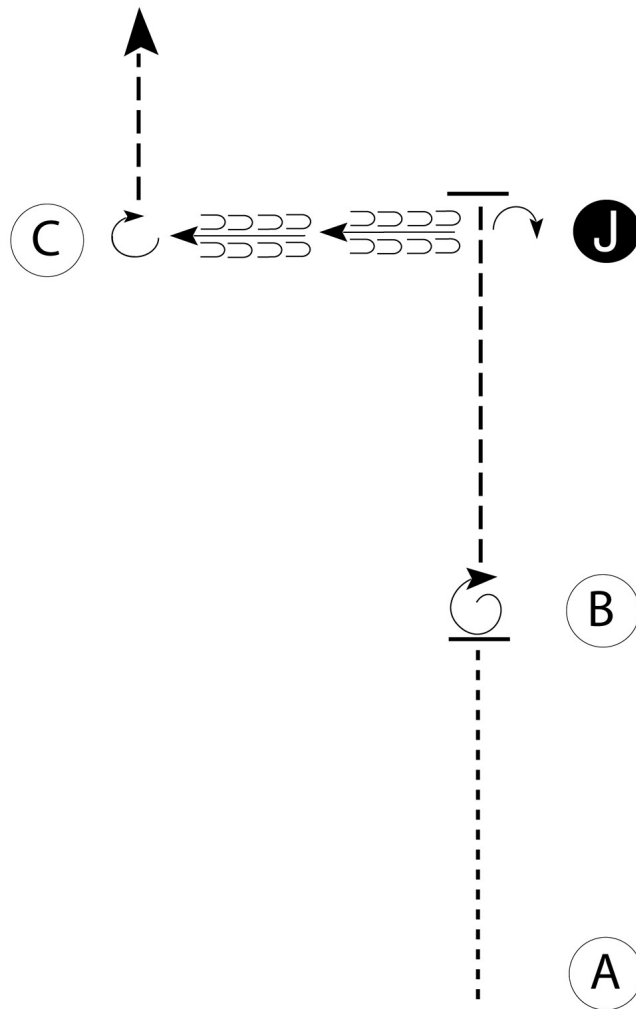

# Montana State 4-H Horse Patterns

## Showmanship (11-13)

Show Date:

www.HorseShowPatterns.com

www.HorseShowPatterns.com

Be ready at A.

1. Walk A to B.
2. Stop at B and perform a 360 degree turn.
3. Trot until even with Judge.
4. Stop and perform a 90 degree turn; set up for inspection.
5. When dismissed, back to C.
6. Perform a 270 degree turn and trot straight away.

- Walk -----
- Trot -----
- Back ←-----
- Marker (B)
- Judge (J)

Follow the instructions of your ring steward.

[S/2-4]

**Pattern Provided by:**

*Montana 4-H State Horse Committee*