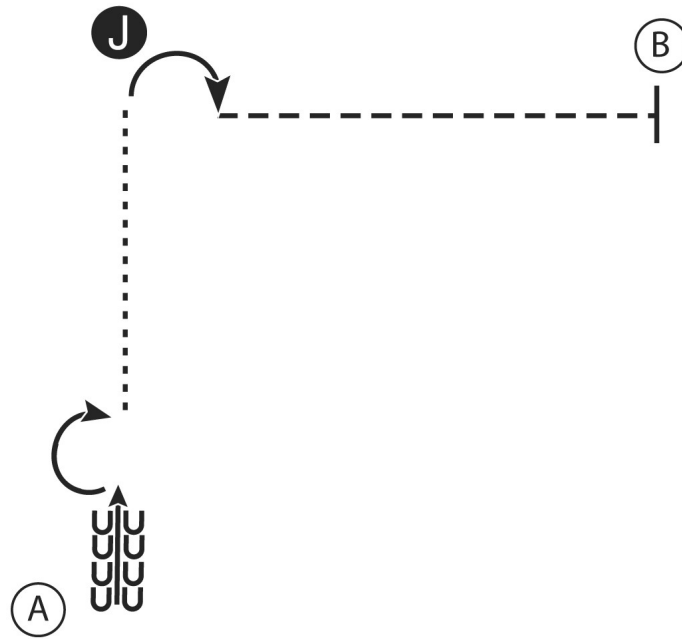

Montana State 4-H Horse Patterns

Showmanship (8-10)

Show Date:

w w w . H o r s e S h o w P a t t e r n s . c o m

w w w . H o r s e S h o w P a t t e r n s . c o m

1. Back 4 steps at A
2. Perform a 180 degree turn
3. Walk to the judge and set up for inspection
4. When dismissed perform a 90 degree turn and trot to B
5. Stop at B

- Walk 
- Trot 
- Back 
- Marker 
- Judge 

[S/1-2]

Pattern Provided by:

Montana 4-H State Horse Committee